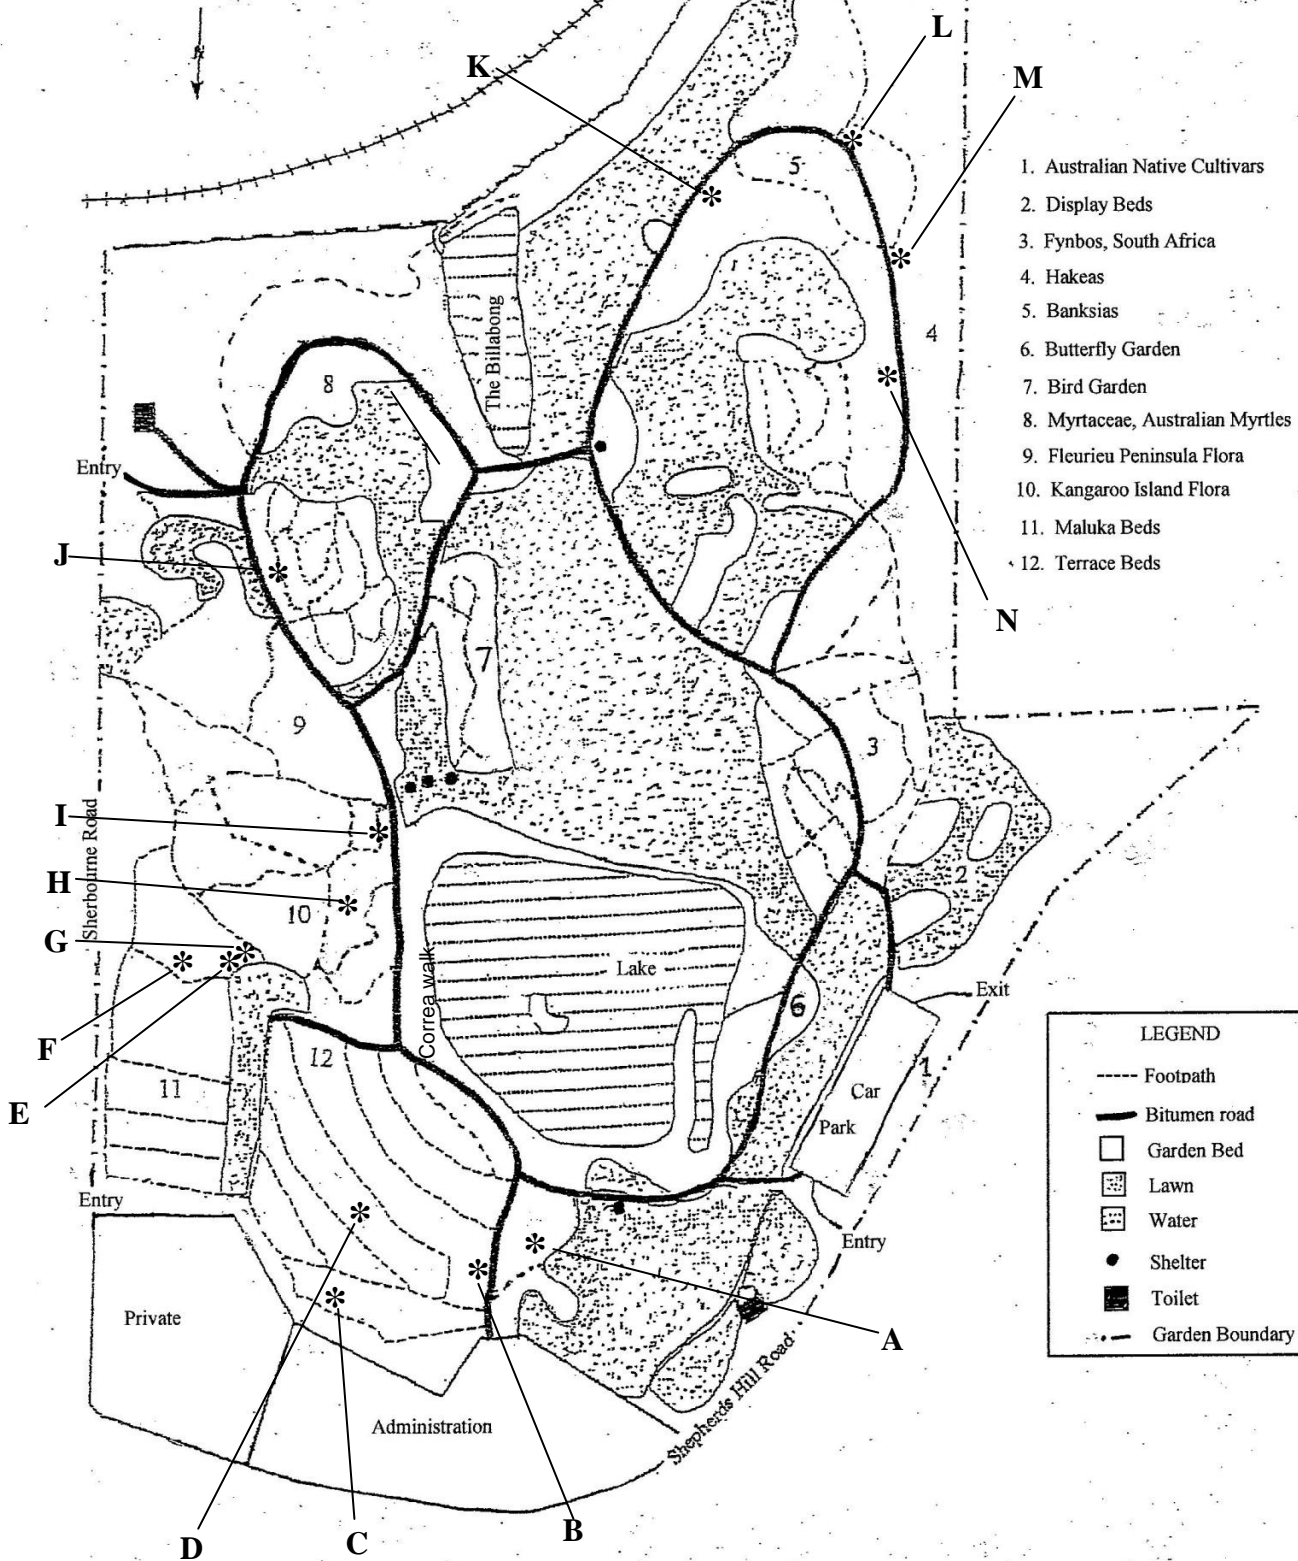

WITTUNGA BOTANIC GARDEN

This leaflet has been prepared by the Garden Guides and funded by the Friends of the Botanic Gardens of Adelaide Inc. For information about the Friends or guided walks phone 8222 9367 or visit our website www.fbga.asn.au. Follow the links to Wittunga Self Guided Trail to see photographs of the plants on this trail.